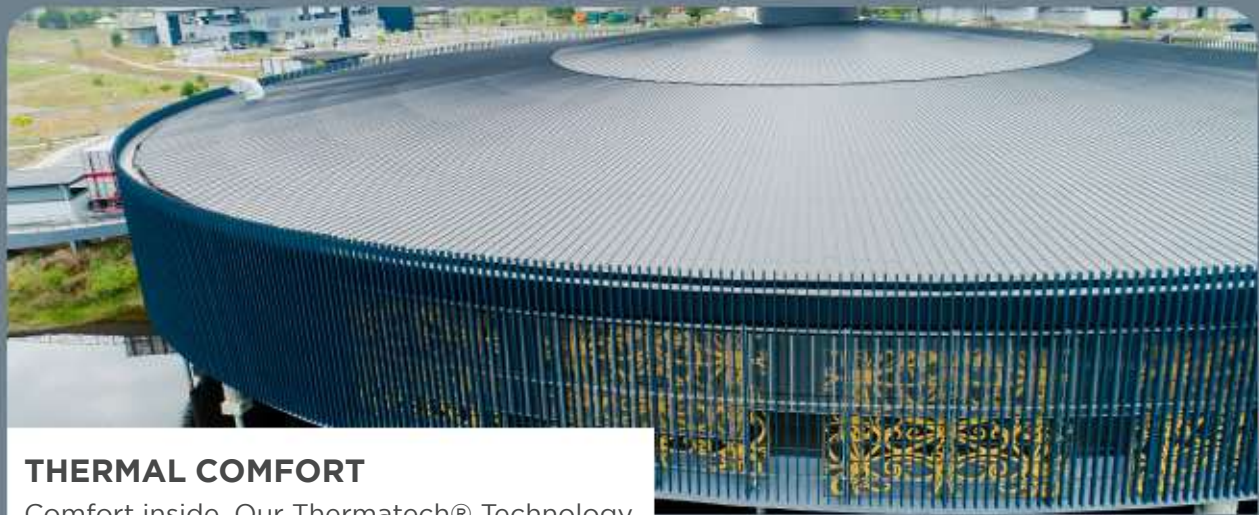

THERMAL COMFORT

Comfort inside. Our Thermatech® Technology incorporated with **COLORBOND®** Matt paint system effectively reflect the most heat to lower peak roof temperature up to 6°C* compared to conventional paint with the same colour.