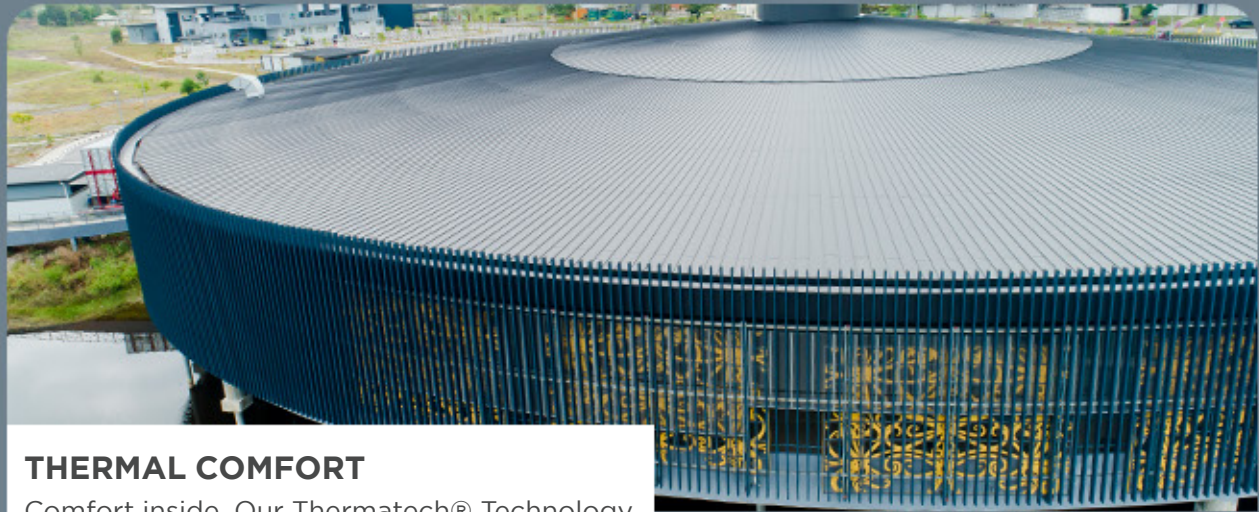

THERMAL COMFORT

Comfort inside. Our Thermatech® Technology incorporated with **COLORBOND®** Matt paint system effectively reflect the most heat to lower peak roof temperature up to 6°C* compared to conventional paint with the same colour.