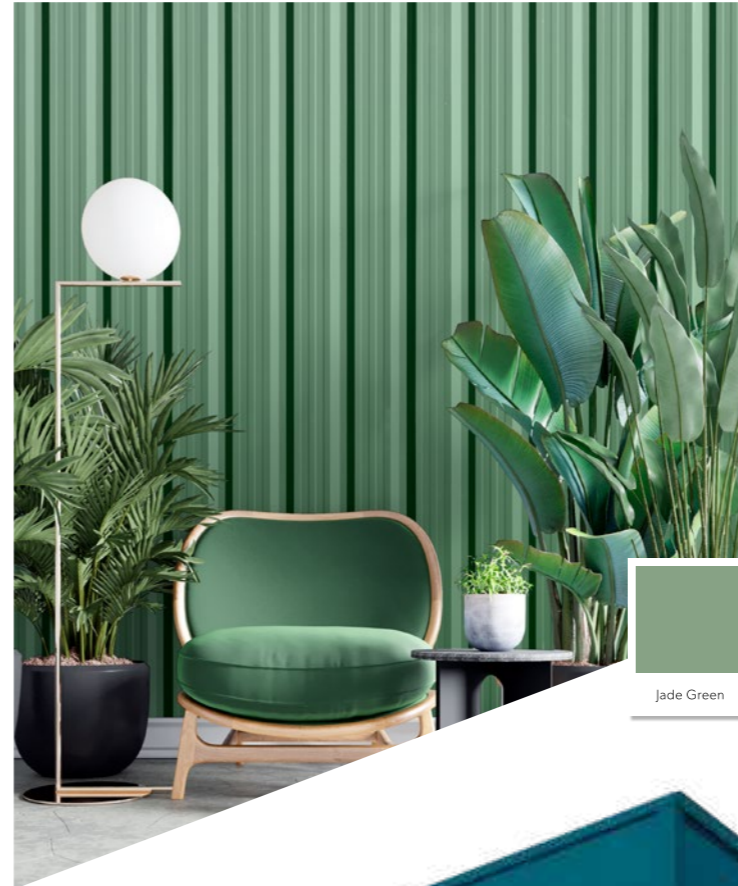

สีสวยยาวนาน ไม่ลอก่อน
LONG LASTING COLOR

มั่นใจ รับประกันสูงสุด 30 ปี*
“หมดกังวลทุกปัญหา เรื่องหลังคา”

ประเภทของการรับประกัน	ระยะเวลาการรับประกัน
การไม่ผุกร่อนหรือเสียหายจากการกัดกร่อน Perforation due to corrosion	30 ปี
การไม่หลุดร่อนหรือหลุดเป็นเกล็ดของสี Color Peeling and Flake	15 ปี
สีไม่ซีดจางหรือไม่หลุดเป็นผงอย่างรุนแรง Color Fading and chalking	10 ปี
การไม่กักครายต่างจากคราบน้ำฝน Dirt Retention	5 ปี

*เงื่อนไขการรับประกันเป็นไปตามที่บริษัทฯ กำหนด

ข้อมูลผลิตภัณฑ์ / PRODUCT SPECIFICATION

	COLORBOND®
ชั้นเคลือบโลหะ / Coating Class	AZ150
ความหนาชั้นเคลือบสีด้านหน้า (ไมครอน) Finishing Coat Thickness (Microns)	โพลีเอสเตอร์ 20 ไมครอน Polyester - 20 µm
ความหนาชั้นเคลือบสีรองพื้นด้านบน (ไมครอน) Corrosion Inhibitive Primer Thickness (Microns)	โพลีเอสเตอร์ 5 ไมครอน Polyester - 5 µm
ความหนาชั้นเคลือบสีรองพื้นด้านล่าง (ไมครอน) Corrosion Inhibitive Primer Thickness (Microns)	โพลีเอสเตอร์ 5 ไมครอน Polyester - 5 µm
ความหนาชั้นเคลือบสีด้านหลัง (ไมครอน) Backing Coat Thickness (Microns)	อีพ็อกซี่สูตรพิเศษ 5 ไมครอน New formula Backing coat Epoxy 5 µm
เฉดสีด้านหลัง Backing color	เทาควัน Shadow Grey
ชั้นคุณภาพ / Steel Grade	G300, G550
ช่วงความหนา (มม.) Thickness Ranges BMT (mm)	0.30 - 1.00
ความกว้างสูงสุด (มม.) / Max width (mm)	1260
เทคโนโลยี เทอร์มาเทค® / THERMATECH® Technology	เทคโนโลยี สะท้อนความร้อน Solar reflection properties
เทคโนโลยี คีน / Clean Technology	ลดการยึดเกาะของคราบน้ำมัน สีสันสดใสเสมอ Resist dirt staining and maintain its vibrant color
การรับรองมาตรฐาน / Certificate Standard	TIS 2753-2559
มาตรฐานอ้างอิง / Reference Standard	AS/NZS 2728-2013 , AS1365-1996